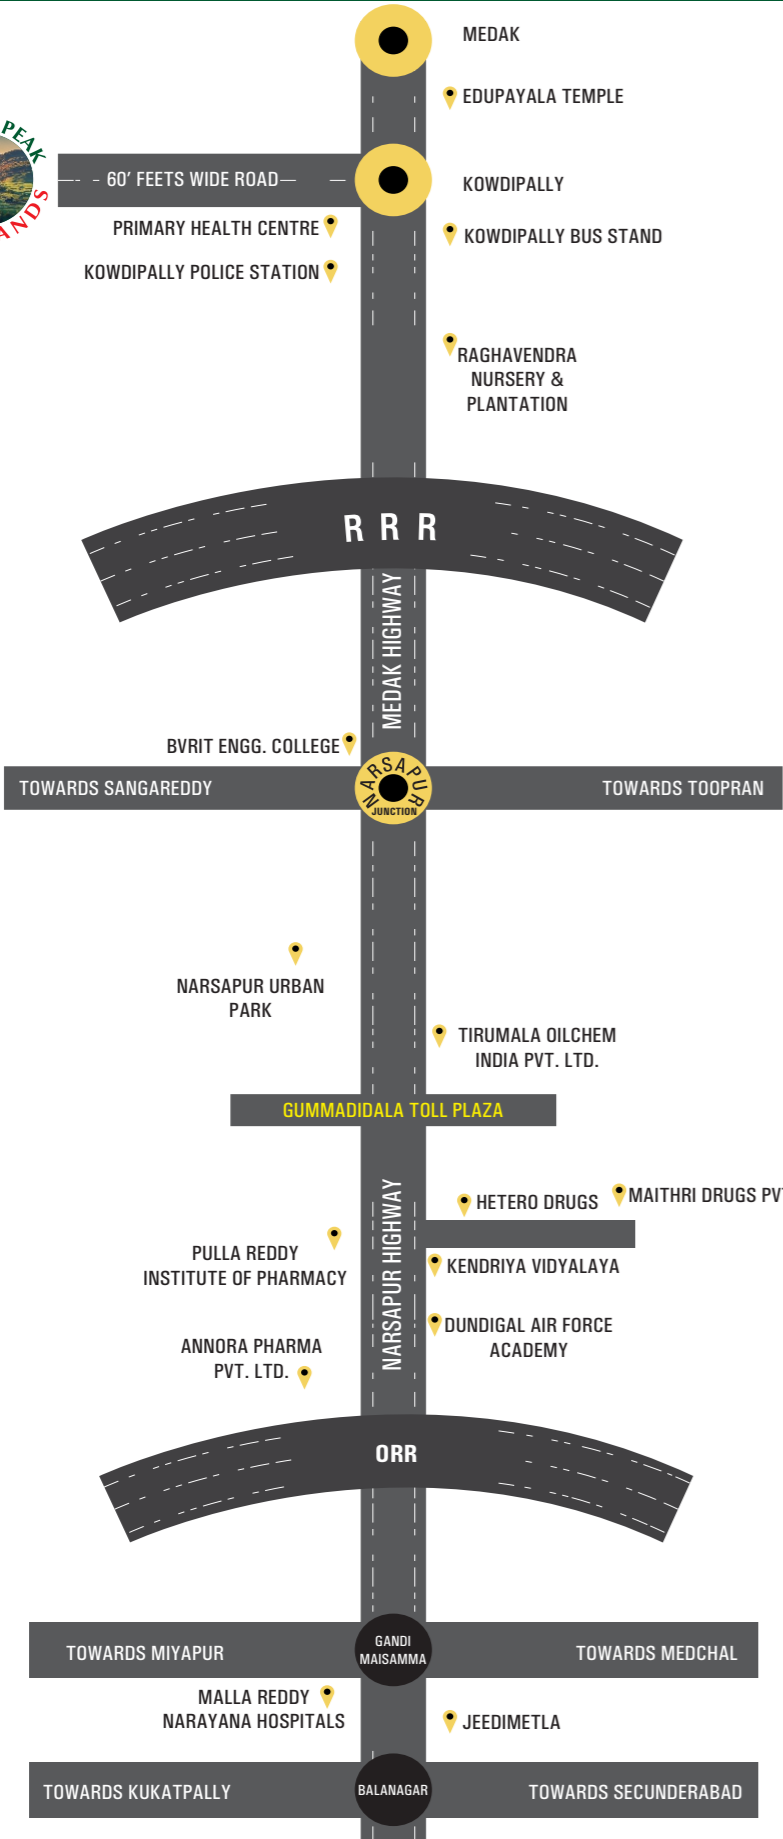

DEVALAPALLY VILLAGE

Mallareddy Institute

Dundigal Indian Air Force

Narsapur Forest Urban Park

Hetero

MAITHRI DRUGS

**For More Details :**  
**Sree properties**  
 Flat no.309, 3 rd floor, Everest Block, Aditya Enclave  
 Ameerpet.Hyderabad-500016  
 Contact: +91 9666 351 352

# LOCATION HIGHLIGHTS:

- 10 Min Drive to Proposed RRR
- 10 Min Drive to Edupayala Temple
- 20 Min Drive to Granules India Limited
- 20 Min Drive to Hetro Drugs
- 20 Min Drive to Narsapur Forest Park
- 30 Min Drive to Indian Airforce Academy
- 40 Min Drive to ORR-Exit No.5
- 75 Min Drive to Gachibowli & Hitech City
- 60 Min Drive to Balanagar